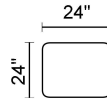

Mod I138

Vers. 009

Vers. 005

Vers. 088

Vers. 003

Vers. 010/042

Vers. 010/042

Vers. 004/034/035

Vers. 008/015

Some dimensions reported in this legend may be changed by the manufacturer.

Italsofa
The Italian touch

The sectional and motion pieces are shown as left hand.