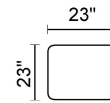

# Mod I158

Vers. 064

Vers. 005

Vers. 003

Vers. 010/042

Vers. 010/042

Vers. 004/034/035

Vers. 027/037

Some dimensions reported in this legend may be changed by the manufacturer.

The sectional and motion pieces are shown as left hand.

**Italsofa**  
*The Italian touch*