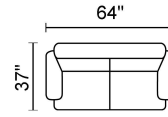

# Mod I158

Vers. 064

Vers. 005

Vers. 003

Vers. 010/042

Vers. 010/042

Vers. 004/034/035

Vers. 027/037

Some dimensions reported in this legend may be changed by the manufacturer.

The sectional and motion pieces are shown as left hand.

**Italsofa**  
*The Italian touch*